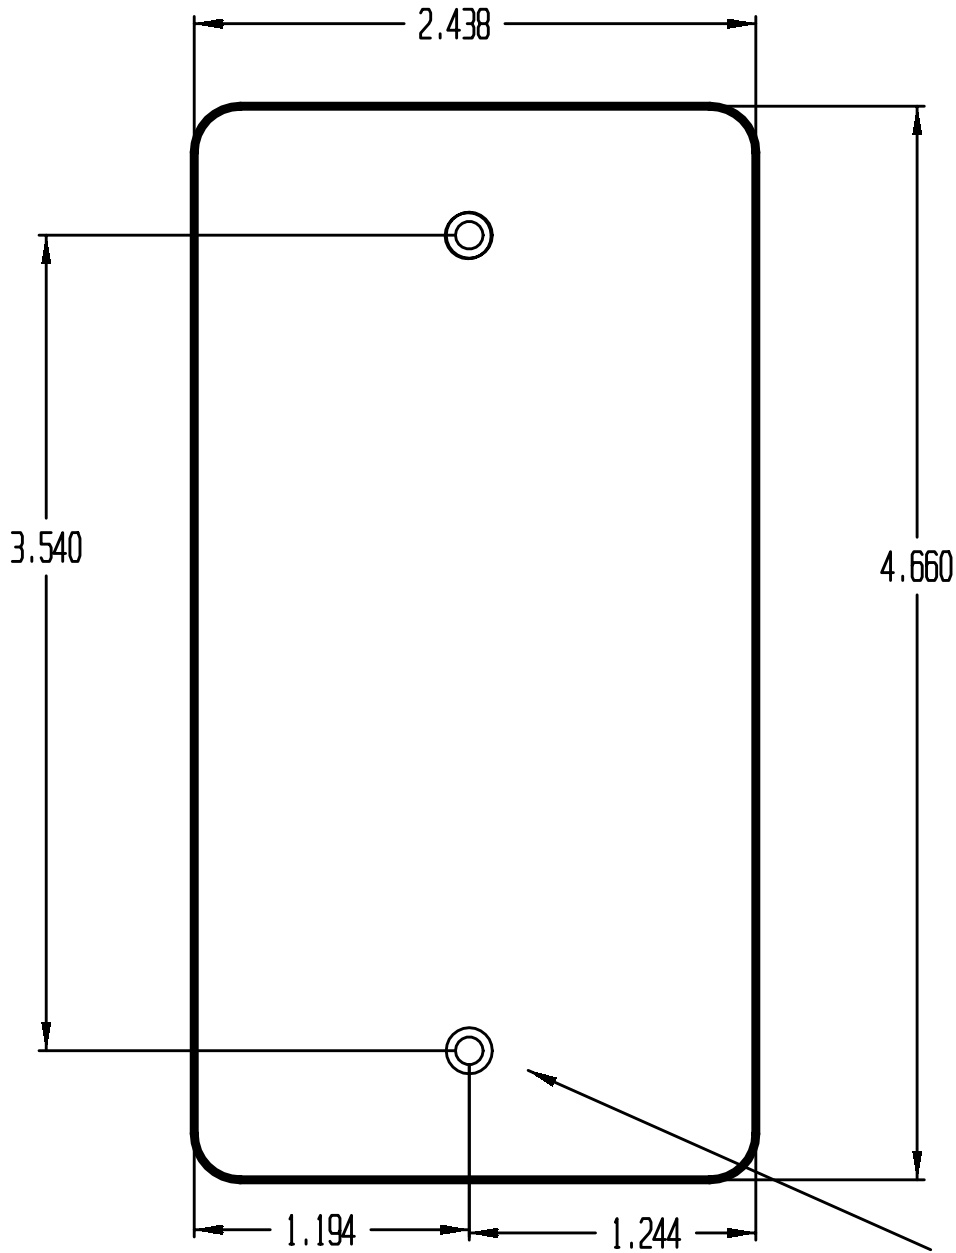

IBC READER MOUNTING TEMPLATE

Screw Insert

6-32 or 3mm size
155 mil depth max

Note.. screw inserts are off center by
approximately 50 mils